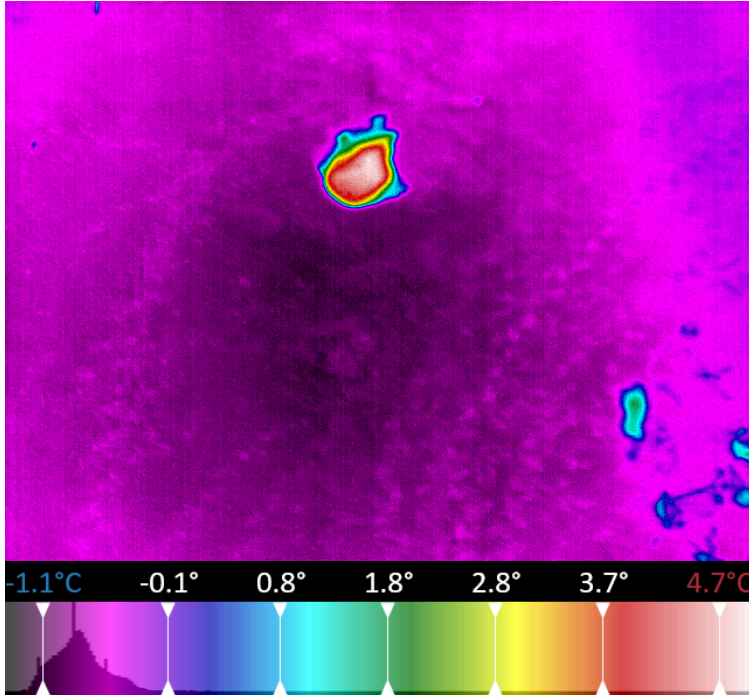

May 5, 2022 (May 5, 2022)

Inspection Report

Project: Default

Session: May 5, 2022

Image: 0004_MWIR

| | | | |
|----------|-------------|---------------|-------------------|
| Project | Default | GPS Latitude | 38° 57' 32.95" N |
| Date | May 5, 2022 | GPS Longitude | 106° 59' 26.94" W |
| Time | 20:38:26 | GPS Altitude | 3000.968018 m |
| Location | Gothic, CO | | |

May 5, 2022 (May 5, 2022)

Inspection Report

Project: Default

Session: May 5, 2022

Image: 0005_MWIR

| | | | |
|----------|-------------|---------------|-------------------|
| Project | Default | GPS Latitude | 38° 57' 32.97" N |
| Date | May 5, 2022 | GPS Longitude | 106° 59' 26.95" W |
| Time | 20:38:29 | GPS Altitude | 3000.852051 m |
| Location | Gothic, CO | | |