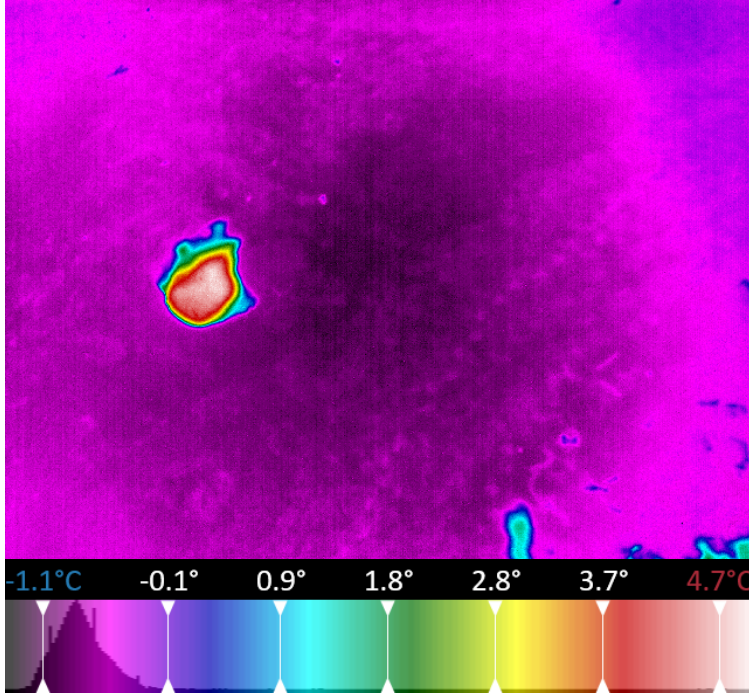

May 5, 2022 (May 5, 2022)

Inspection Report

Project: Default

Session: May 5, 2022

Image: 0023_MWIR

| | | | |
|----------|-------------|---------------|-------------------|
| Project | Default | GPS Latitude | 38° 57' 32.99" N |
| Date | May 5, 2022 | GPS Longitude | 106° 59' 26.78" W |
| Time | 20:39:46 | GPS Altitude | 3001.092041 m |
| Location | Gothic, CO | | |

May 5, 2022 (May 5, 2022)

Inspection Report

Project: Default

Session: May 5, 2022

Image: 0024_MWIR

| | | | |
|----------|-------------|---------------|-------------------|
| Project | Default | GPS Latitude | 38° 57' 32.93" N |
| Date | May 5, 2022 | GPS Longitude | 106° 59' 26.78" W |
| Time | 20:39:52 | GPS Altitude | 3001.068115 m |
| Location | Gothic, CO | | |