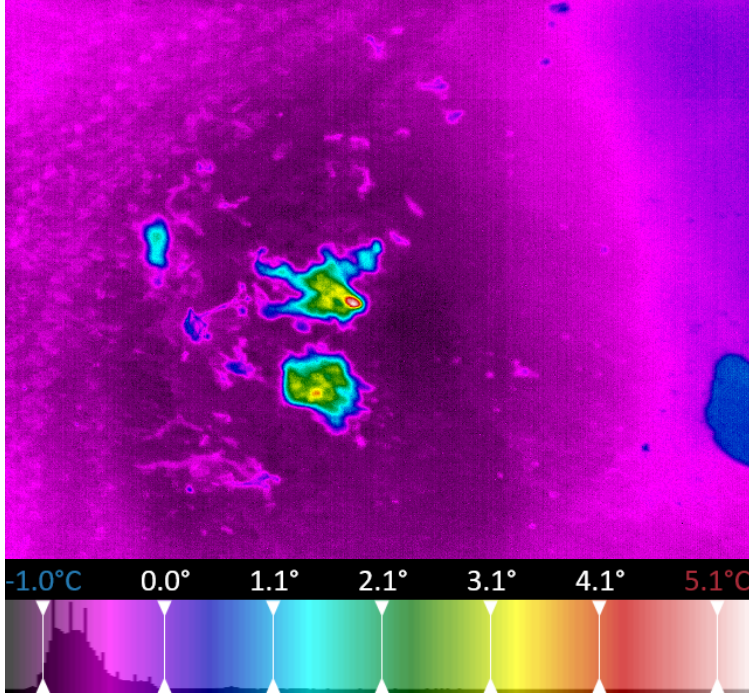

May 5, 2022 (May 5, 2022)

Inspection Report

Project: Default

Session: May 5, 2022

Image: 0010_MWIR

| | | | |
|----------|-------------|---------------|-------------------|
| Project | Default | GPS Latitude | 38° 57' 32.79" N |
| Date | May 5, 2022 | GPS Longitude | 106° 59' 27.03" W |
| Time | 20:38:49 | GPS Altitude | 2999.888916 m |
| Location | Gothic, CO | | |