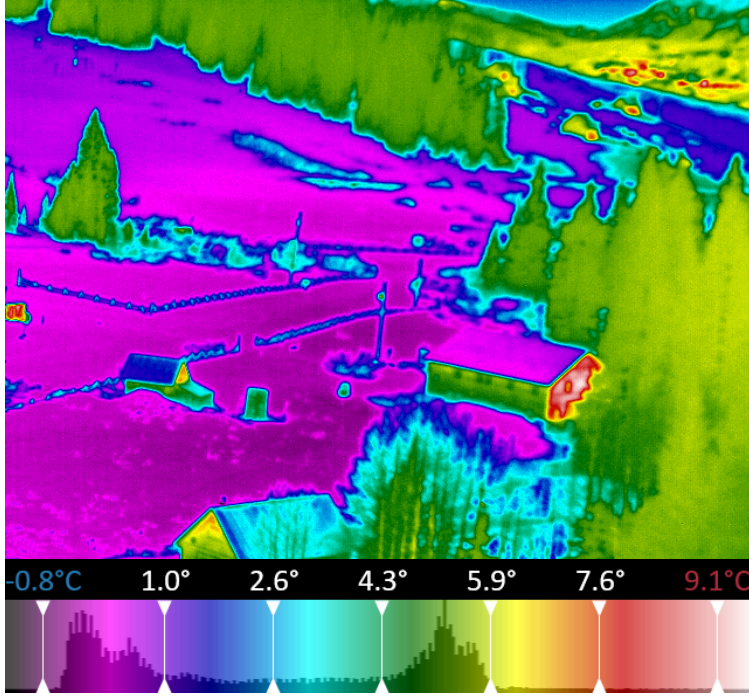

May 5, 2022 (May 5, 2022)

Inspection Report

Project: Default

Session: May 5, 2022

Image: 0028_MWIR

| | | | |
|----------|-------------|---------------|-------------------|
| Project | Default | GPS Latitude | 38° 57' 32.59" N |
| Date | May 5, 2022 | GPS Longitude | 106° 59' 27.23" W |
| Time | 20:40:57 | GPS Altitude | 3003.537109 m |
| Location | Gothic, CO | | |