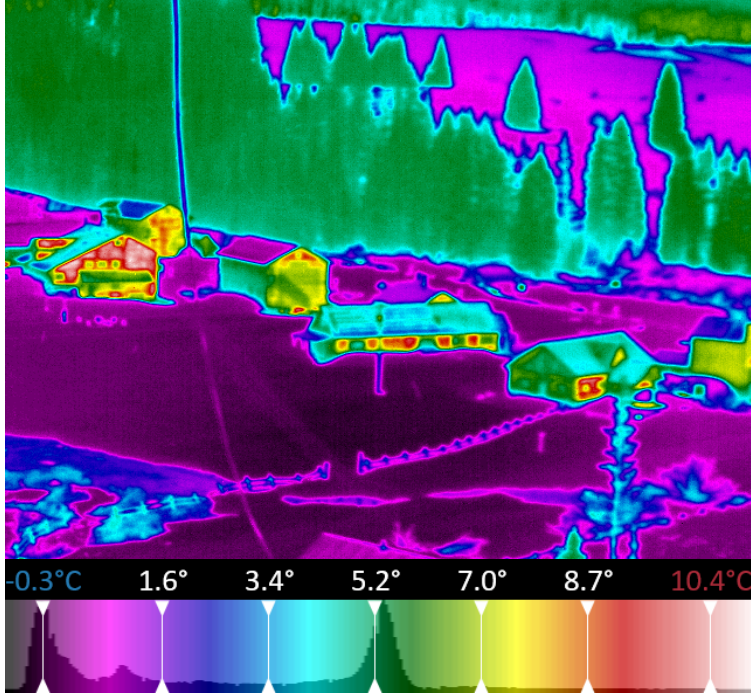

May 5, 2022 (May 5, 2022)

Inspection Report

Project: Default

Session: May 5, 2022

Image: 0026_MWIR

| | | | |
|----------|-------------|---------------|-------------------|
| Project | Default | GPS Latitude | 38° 57' 32.72" N |
| Date | May 5, 2022 | GPS Longitude | 106° 59' 26.71" W |
| Time | 20:40:25 | GPS Altitude | 3001.827881 m |
| Location | Gothic, CO | | |