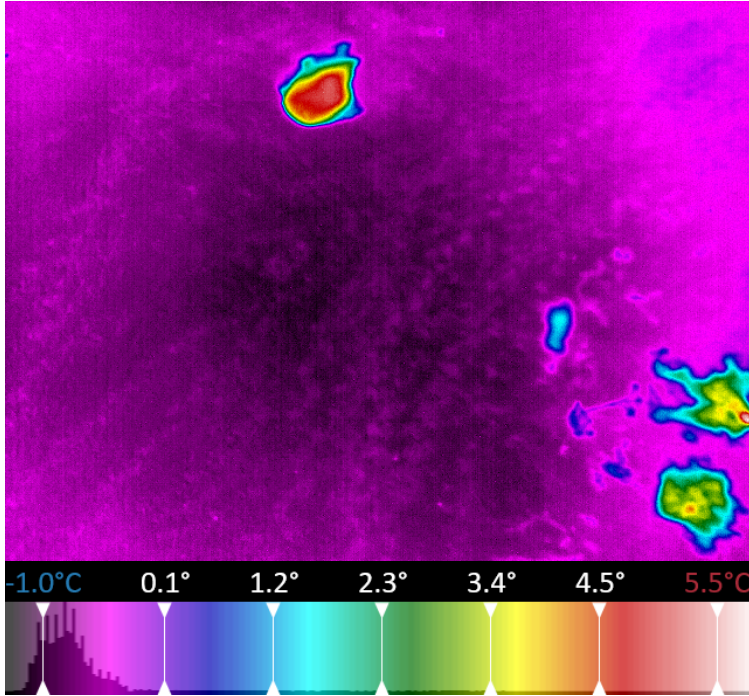

May 5, 2022 (May 5, 2022)

Inspection Report

Project: Default

Session: May 5, 2022

Image: 0008_MWIR

| | | | |
|----------|-------------|---------------|-------------------|
| Project | Default | GPS Latitude | 38° 57' 32.82" N |
| Date | May 5, 2022 | GPS Longitude | 106° 59' 26.95" W |
| Time | 20:38:40 | GPS Altitude | 2999.501953 m |
| Location | Gothic, CO | | |