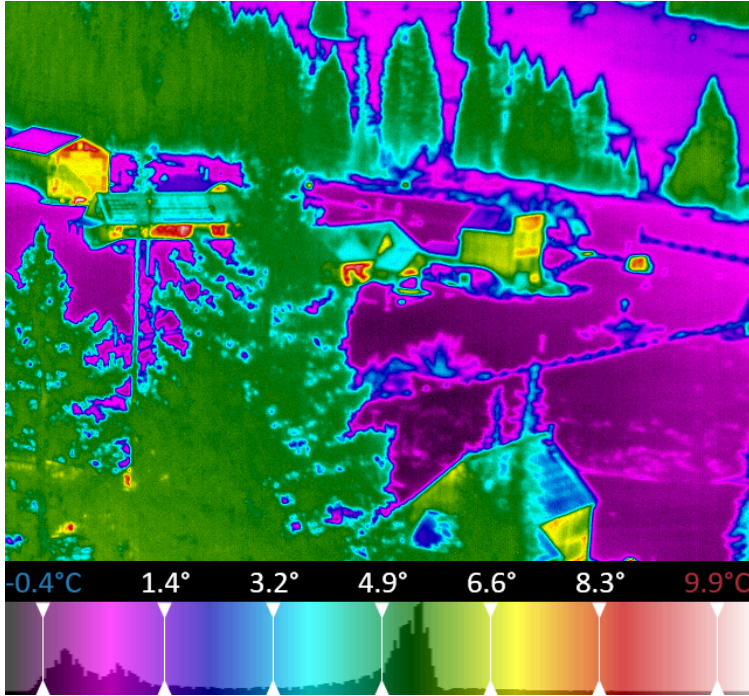

May 5, 2022 (May 5, 2022)

Inspection Report

Project: Default

Session: May 5, 2022

Image: 0030_MWIR

| | | | |
|----------|-------------|---------------|-------------------|
| Project | Default | GPS Latitude | 38° 57' 32.58" N |
| Date | May 5, 2022 | GPS Longitude | 106° 59' 27.19" W |
| Time | 20:41:04 | GPS Altitude | 2998.830078 m |
| Location | Gothic, CO | | |