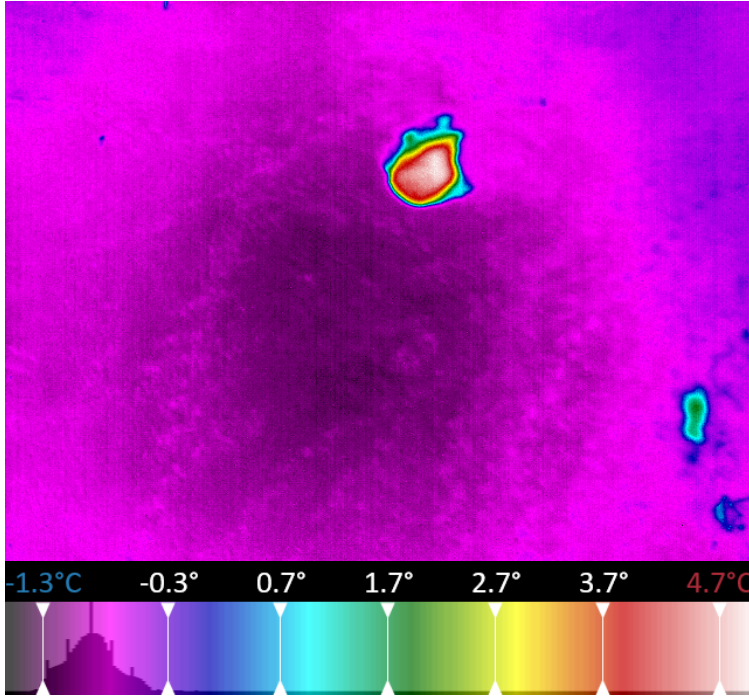

May 5, 2022 (May 5, 2022)

Inspection Report

Project: Default

Session: May 5, 2022

Image: 0006_MWIR

| | | | |
|----------|-------------|---------------|-------------------|
| Project | Default | GPS Latitude | 38° 57' 32.91" N |
| Date | May 5, 2022 | GPS Longitude | 106° 59' 26.94" W |
| Time | 20:38:32 | GPS Altitude | 3000.456055 m |
| Location | Gothic, CO | | |

May 5, 2022 (May 5, 2022)

Inspection Report

Project: Default

Session: May 5, 2022

Image: 0007_MWIR

| | | | |
|----------|-------------|---------------|-------------------|
| Project | Default | GPS Latitude | 38° 57' 32.84" N |
| Date | May 5, 2022 | GPS Longitude | 106° 59' 26.93" W |
| Time | 20:38:36 | GPS Altitude | 2999.813965 m |
| Location | Gothic, CO | | |