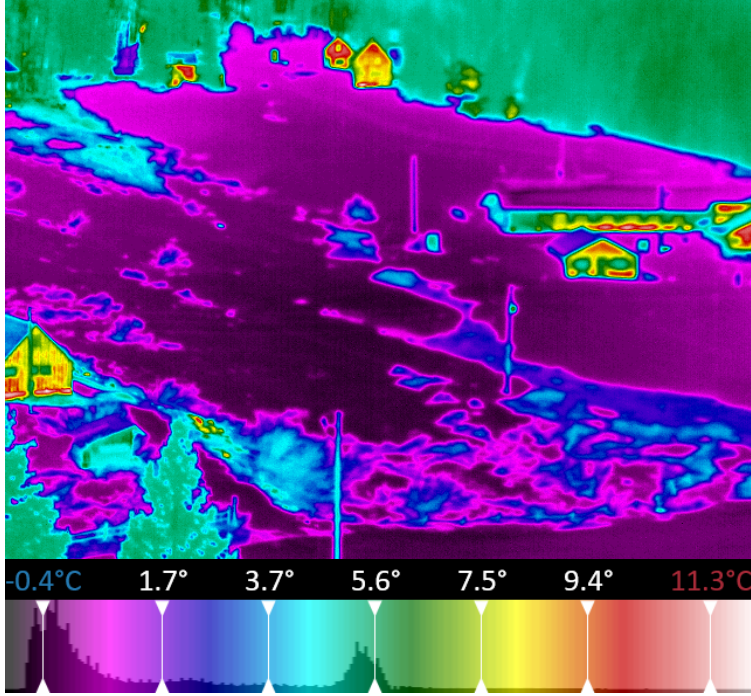

May 5, 2022 (May 5, 2022)

Inspection Report

Project: Default

Session: May 5, 2022

Image: 0027_MWIR

| | | | |
|----------|-------------|---------------|-------------------|
| Project | Default | GPS Latitude | 38° 57' 32.57" N |
| Date | May 5, 2022 | GPS Longitude | 106° 59' 26.86" W |
| Time | 20:40:28 | GPS Altitude | 3001.079102 m |
| Location | Gothic, CO | | |

May 5, 2022 (May 5, 2022)

Inspection Report

Project: Default

Session: May 5, 2022

Image: 0028_MWIR

| | | | |
|----------|-------------|---------------|-------------------|
| Project | Default | GPS Latitude | 38° 57' 32.59" N |
| Date | May 5, 2022 | GPS Longitude | 106° 59' 27.23" W |
| Time | 20:40:57 | GPS Altitude | 3003.537109 m |
| Location | Gothic, CO | | |