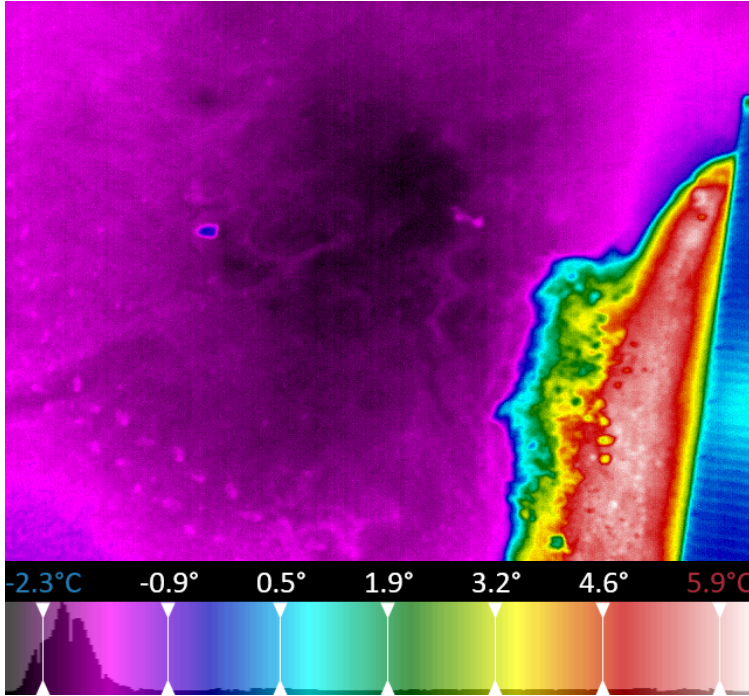

May 5, 2022 (May 5, 2022)

Inspection Report

Project: Default

Session: May 5, 2022

Image: 0037_MWIR

| | | | |
|----------|-------------|---------------|-------------------|
| Project | Default | GPS Latitude | 38° 57' 32.96" N |
| Date | May 5, 2022 | GPS Longitude | 106° 59' 26.88" W |
| Time | 21:00:21 | GPS Altitude | 3006.314941 m |
| Location | Gothic, CO | | |