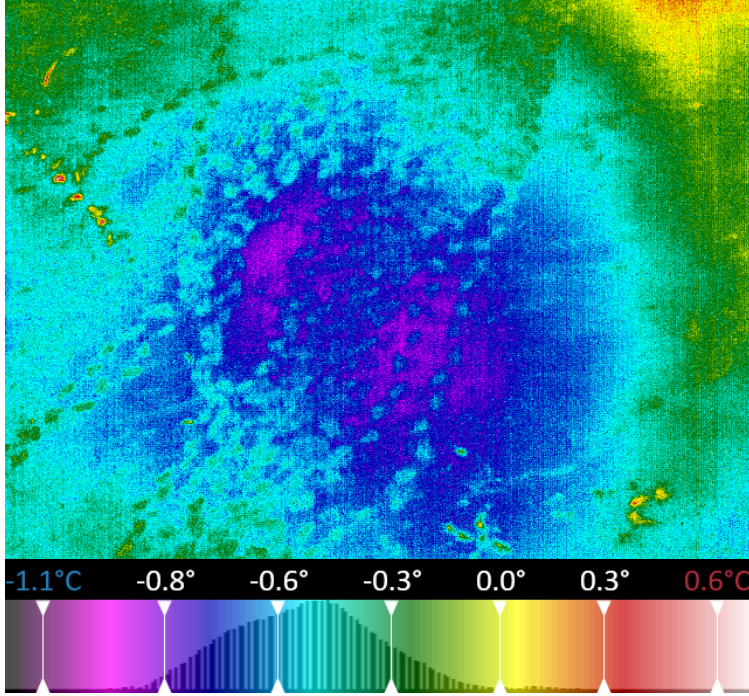

May 5, 2022 (May 5, 2022)

Inspection Report

Project: Default

Session: May 5, 2022

Image: 0013_MWIR

| | | | |
|----------|-------------|---------------|-------------------|
| Project | Default | GPS Latitude | 38° 57' 32.78" N |
| Date | May 5, 2022 | GPS Longitude | 106° 59' 27.01" W |
| Time | 20:39:02 | GPS Altitude | 3000.731934 m |
| Location | Gothic, CO | | |