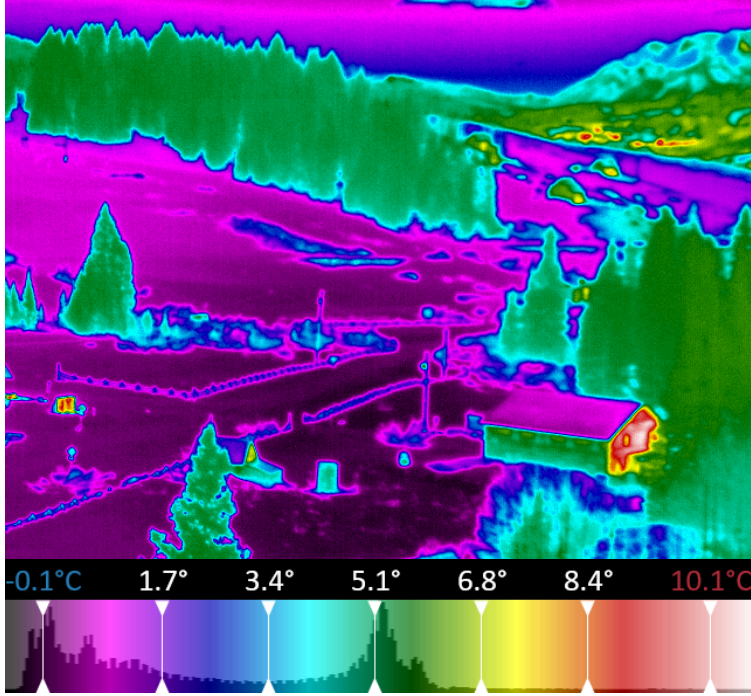

May 5, 2022 (May 5, 2022)

Inspection Report

Project: Default

Session: May 5, 2022

Image: 0025_MWIR

| | | | |
|----------|-------------|---------------|-------------------|
| Project | Default | GPS Latitude | 38° 57' 32.87" N |
| Date | May 5, 2022 | GPS Longitude | 106° 59' 26.71" W |
| Time | 20:40:21 | GPS Altitude | 3002.107910 m |
| Location | Gothic, CO | | |

May 5, 2022 (May 5, 2022)

Inspection Report

Project: Default

Session: May 5, 2022

Image: 0026_MWIR

| | | | |
|----------|-------------|---------------|-------------------|
| Project | Default | GPS Latitude | 38° 57' 32.72" N |
| Date | May 5, 2022 | GPS Longitude | 106° 59' 26.71" W |
| Time | 20:40:25 | GPS Altitude | 3001.827881 m |
| Location | Gothic, CO | | |