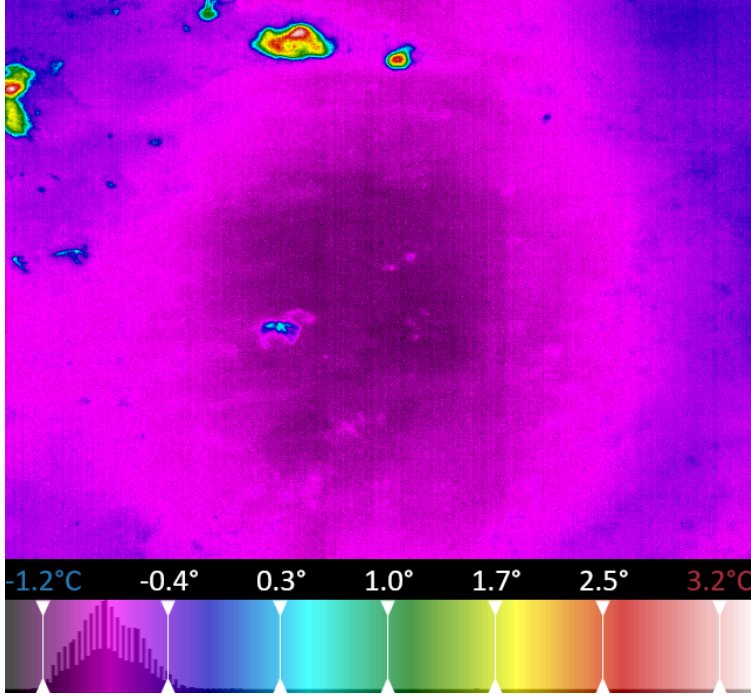

May 5, 2022 (May 5, 2022)

Inspection Report

Project: Default

Session: May 5, 2022

Image: 0020_MWIR

| | | | |
|----------|-------------|---------------|-------------------|
| Project | Default | GPS Latitude | 38° 57' 32.93" N |
| Date | May 5, 2022 | GPS Longitude | 106° 59' 26.91" W |
| Time | 20:39:31 | GPS Altitude | 3001.157959 m |
| Location | Gothic, CO | | |