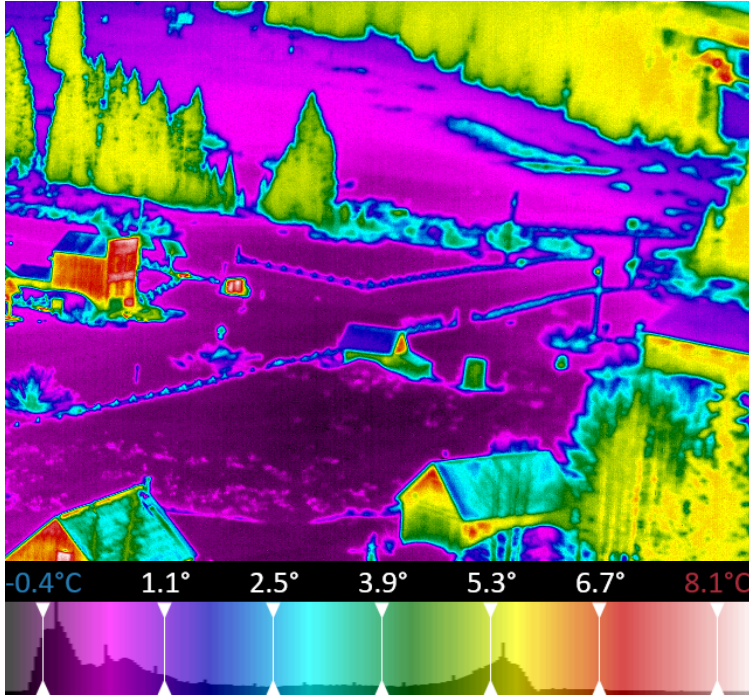

May 5, 2022 (May 5, 2022)

Inspection Report

Project: Default

Session: May 5, 2022

Image: 0029_MWIR

| | | | |
|----------|-------------|---------------|-------------------|
| Project | Default | GPS Latitude | 38° 57' 32.59" N |
| Date | May 5, 2022 | GPS Longitude | 106° 59' 27.23" W |
| Time | 20:41:00 | GPS Altitude | 3001.489990 m |
| Location | Gothic, CO | | |

May 5, 2022 (May 5, 2022)

Inspection Report

Project: Default

Session: May 5, 2022

Image: 0030_MWIR

| | | | |
|----------|-------------|---------------|-------------------|
| Project | Default | GPS Latitude | 38° 57' 32.58" N |
| Date | May 5, 2022 | GPS Longitude | 106° 59' 27.19" W |
| Time | 20:41:04 | GPS Altitude | 2998.830078 m |
| Location | Gothic, CO | | |