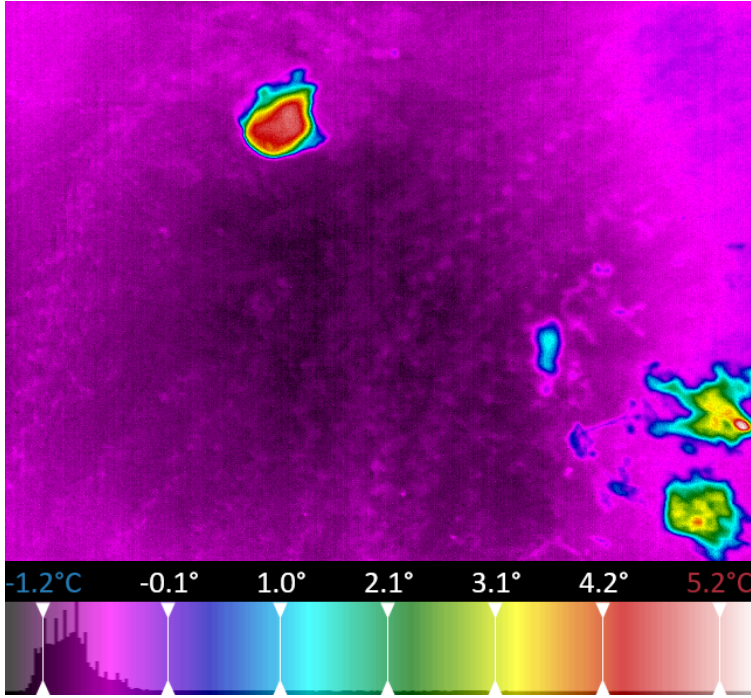

May 5, 2022 (May 5, 2022)

Inspection Report

Project: Default

Session: May 5, 2022

Image: 0002_MWIR

| | | | |
|----------|-------------|---------------|-------------------|
| Project | Default | GPS Latitude | 38° 57' 32.92" N |
| Date | May 5, 2022 | GPS Longitude | 106° 59' 26.87" W |
| Time | 20:38:19 | GPS Altitude | 3000.885986 m |
| Location | Gothic, CO | | |

May 5, 2022 (May 5, 2022)

Inspection Report

Project: Default

Session: May 5, 2022

Image: 0003_MWIR

| | | | |
|----------|-------------|---------------|-------------------|
| Project | Default | GPS Latitude | 38° 57' 32.90" N |
| Date | May 5, 2022 | GPS Longitude | 106° 59' 26.93" W |
| Time | 20:38:22 | GPS Altitude | 3000.631104 m |
| Location | Gothic, CO | | |