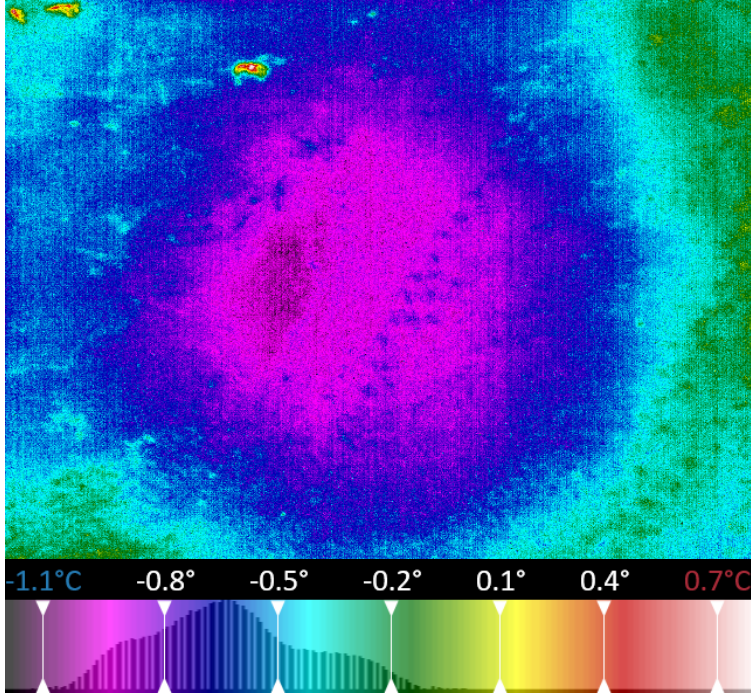

May 5, 2022 (May 5, 2022)

Inspection Report

Project: Default

Session: May 5, 2022

Image: 0014_MWIR

| | | | |
|----------|-------------|---------------|-------------------|
| Project | Default | GPS Latitude | 38° 57' 32.76" N |
| Date | May 5, 2022 | GPS Longitude | 106° 59' 27.08" W |
| Time | 20:39:08 | GPS Altitude | 2999.199951 m |
| Location | Gothic, CO | | |

May 5, 2022 (May 5, 2022)

Inspection Report

Project: Default

Session: May 5, 2022

Image: 0015_MWIR

| | | | |
|----------|-------------|---------------|-------------------|
| Project | Default | GPS Latitude | 38° 57' 32.81" N |
| Date | May 5, 2022 | GPS Longitude | 106° 59' 26.76" W |
| Time | 20:39:12 | GPS Altitude | 2999.635986 m |
| Location | Gothic, CO | | |