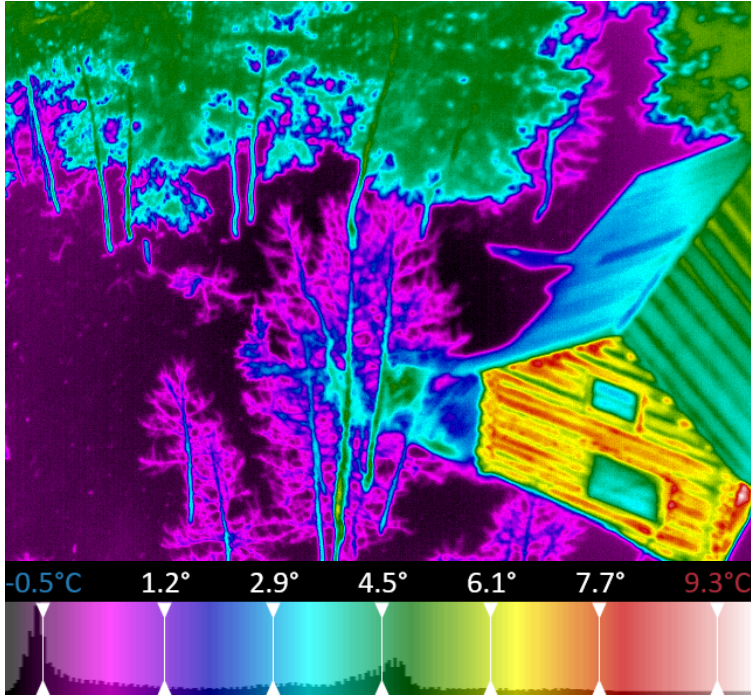

May 5, 2022 (May 5, 2022)

Inspection Report

Project: Default

Session: May 5, 2022

Image: 0015_MWIR

| | | | |
|----------|-------------|---------------|-------------------|
| Project | Default | GPS Latitude | 38° 57' 32.81" N |
| Date | May 5, 2022 | GPS Longitude | 106° 59' 26.76" W |
| Time | 20:39:12 | GPS Altitude | 2999.635986 m |
| Location | Gothic, CO | | |