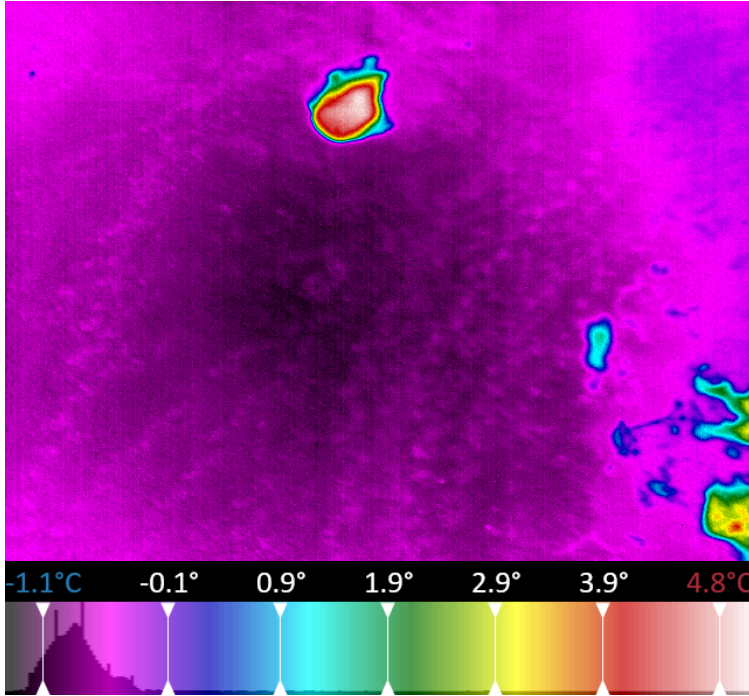

May 5, 2022 (May 5, 2022)

Inspection Report

Project: Default

Session: May 5, 2022

Image: 0007_MWIR

| | | | |
|----------|-------------|---------------|-------------------|
| Project | Default | GPS Latitude | 38° 57' 32.84" N |
| Date | May 5, 2022 | GPS Longitude | 106° 59' 26.93" W |
| Time | 20:38:36 | GPS Altitude | 2999.813965 m |
| Location | Gothic, CO | | |