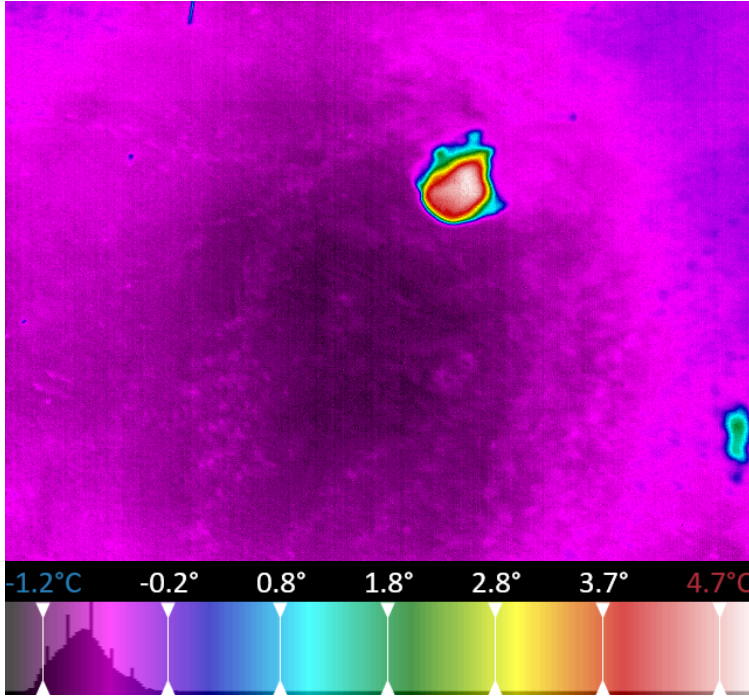

May 5, 2022 (May 5, 2022)

Inspection Report

Project: Default

Session: May 5, 2022

Image: 0005_MWIR

| | | | |
|----------|-------------|---------------|-------------------|
| Project | Default | GPS Latitude | 38° 57' 32.97" N |
| Date | May 5, 2022 | GPS Longitude | 106° 59' 26.95" W |
| Time | 20:38:29 | GPS Altitude | 3000.852051 m |
| Location | Gothic, CO | | |

May 5, 2022 (May 5, 2022)

Inspection Report

Project: Default

Session: May 5, 2022

Image: 0006_MWIR

| | | | |
|----------|-------------|---------------|-------------------|
| Project | Default | GPS Latitude | 38° 57' 32.91" N |
| Date | May 5, 2022 | GPS Longitude | 106° 59' 26.94" W |
| Time | 20:38:32 | GPS Altitude | 3000.456055 m |
| Location | Gothic, CO | | |