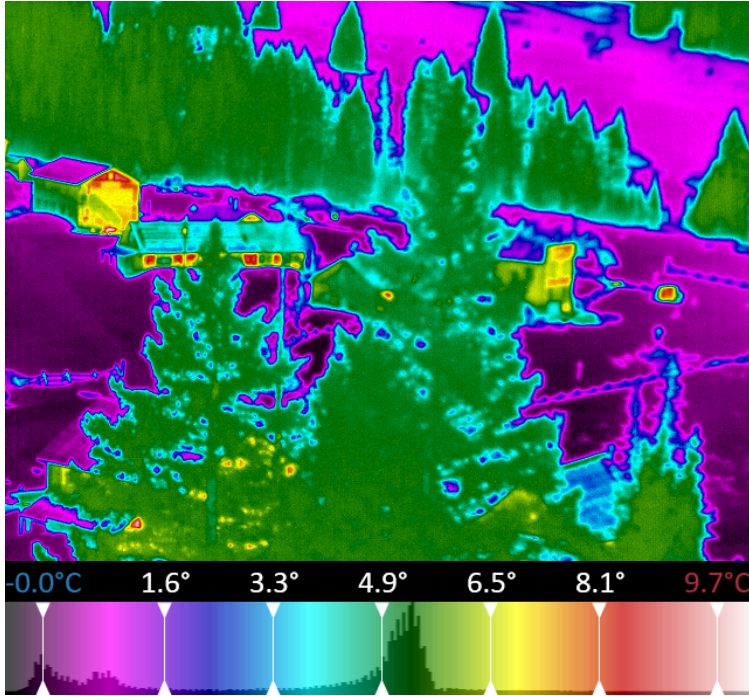

May 5, 2022 (May 5, 2022)

Inspection Report

Project: Default

Session: May 5, 2022

Image: 0031_MWIR

| | | | |
|----------|-------------|---------------|-------------------|
| Project | Default | GPS Latitude | 38° 57' 32.58" N |
| Date | May 5, 2022 | GPS Longitude | 106° 59' 27.19" W |
| Time | 20:41:07 | GPS Altitude | 2998.489990 m |
| Location | Gothic, CO | | |