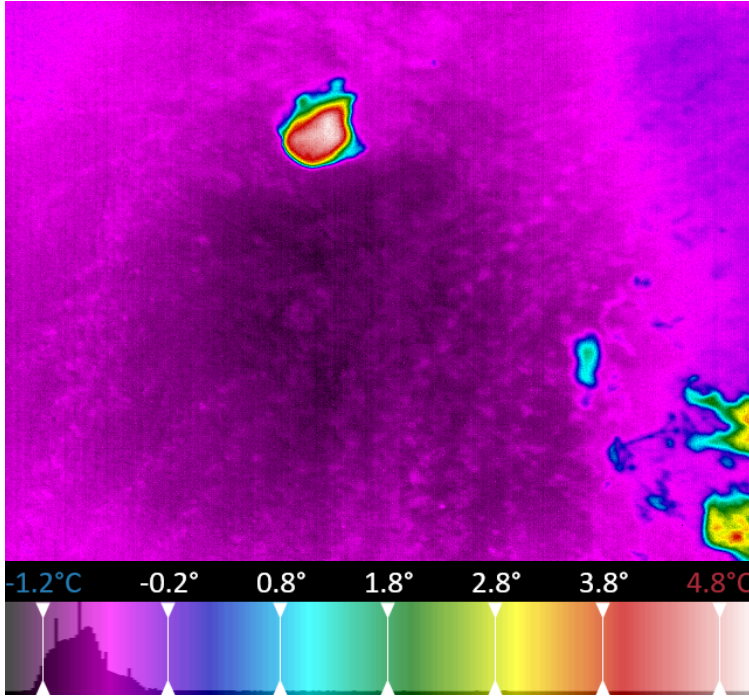

May 5, 2022 (May 5, 2022)

Inspection Report

Project: Default

Session: May 5, 2022

Image: 0002_MWIR

| | | | |
|----------|-------------|---------------|-------------------|
| Project | Default | GPS Latitude | 38° 57' 32.92" N |
| Date | May 5, 2022 | GPS Longitude | 106° 59' 26.87" W |
| Time | 20:38:19 | GPS Altitude | 3000.885986 m |
| Location | Gothic, CO | | |

May 5, 2022 (May 5, 2022)

Inspection Report

Project: Default

Session: May 5, 2022

Image: 0003_MWIR

| | | | |
|----------|-------------|---------------|-------------------|
| Project | Default | GPS Latitude | 38° 57' 32.90" N |
| Date | May 5, 2022 | GPS Longitude | 106° 59' 26.93" W |
| Time | 20:38:22 | GPS Altitude | 3000.631104 m |
| Location | Gothic, CO | | |

May 5, 2022 (May 5, 2022)

Inspection Report

Project: Default

Session: May 5, 2022

Image: 0004_MWIR

| | | | |
|----------|-------------|---------------|-------------------|
| Project | Default | GPS Latitude | 38° 57' 32.95" N |
| Date | May 5, 2022 | GPS Longitude | 106° 59' 26.94" W |
| Time | 20:38:26 | GPS Altitude | 3000.968018 m |
| Location | Gothic, CO | | |